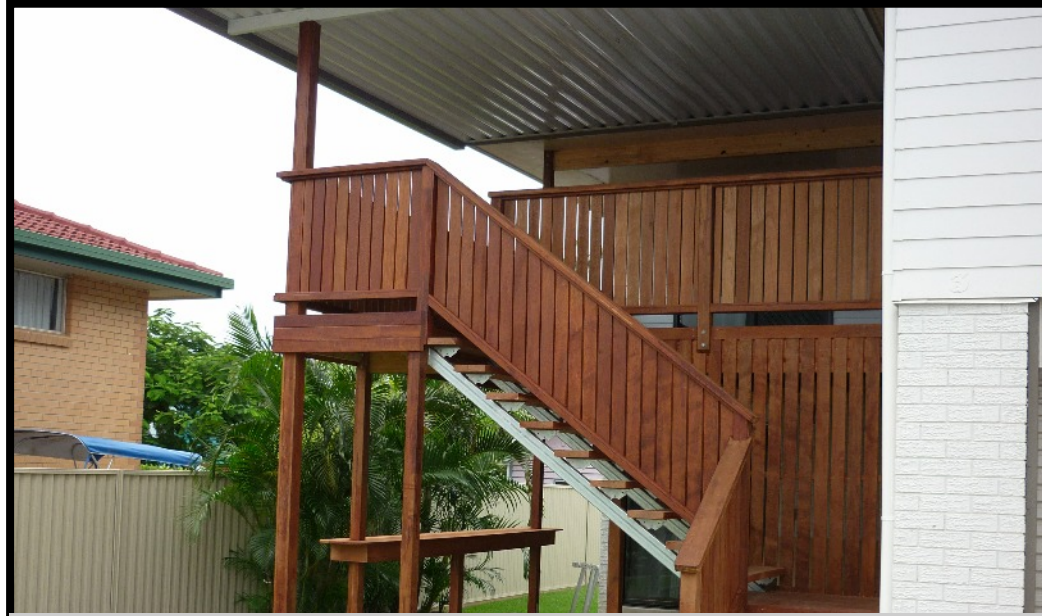

Michael & Carolyn Ross
Margate, QLD 4020
02 March 2011

Alex Fleri – Original Decking Qld 9
Eileen Ave, Southport,
QLD, 4215

Dear Alex,

Carolyn and I would like to further convey our appreciation to you and your team for the recent construction of our stunning timber deck at Margate. We had a Patio roof cover constructed by ALTEC who recommended you as an excellent builder.

We could not have met a more professional and well mannered team of people who are very dedicated in achieving the expectations of clients. This was most evident with the constant communication from Alex and the cleanliness and organisation of the site during construction. Not to mention the on time completion.

We received a number of quotes from local builders and were disappointed with their lack of enthusiasm for the project and their lack of technical knowledge. We were most impressed with the time Alex put in to review our Draftsman's drawings and as a result suggested more practical and more cost effective solutions to the

You maintained a level of professionalism and service which other builders can only hope to emulate.

From our experience of dealing with your team we look forward to all our future business with Original Decking and can highly recommend you.

Yours Sincerely,

Michael and Carolyn Ross

ORIGINAL
DECKING

LOVE THE OUTDOORS!

Whether you are building new, or renovating an existing dwelling, we can offer you custom designs and our **complimentary upgrade** to the wider decking boards throughout 2011! (while stocks last). All our decks are screwed for added quality and our unique structures are '**made to love and built to last**'. Visit our website for some inspirational ideas and contact us for an obligation free quote.

10 Year Structural Guarantee

Highly Detailed Quotes

Superior Sub-Structures and Screwed Decking

Custom Designs

No Hidden Costs

Inspect Our Work

www.originaldecking.com